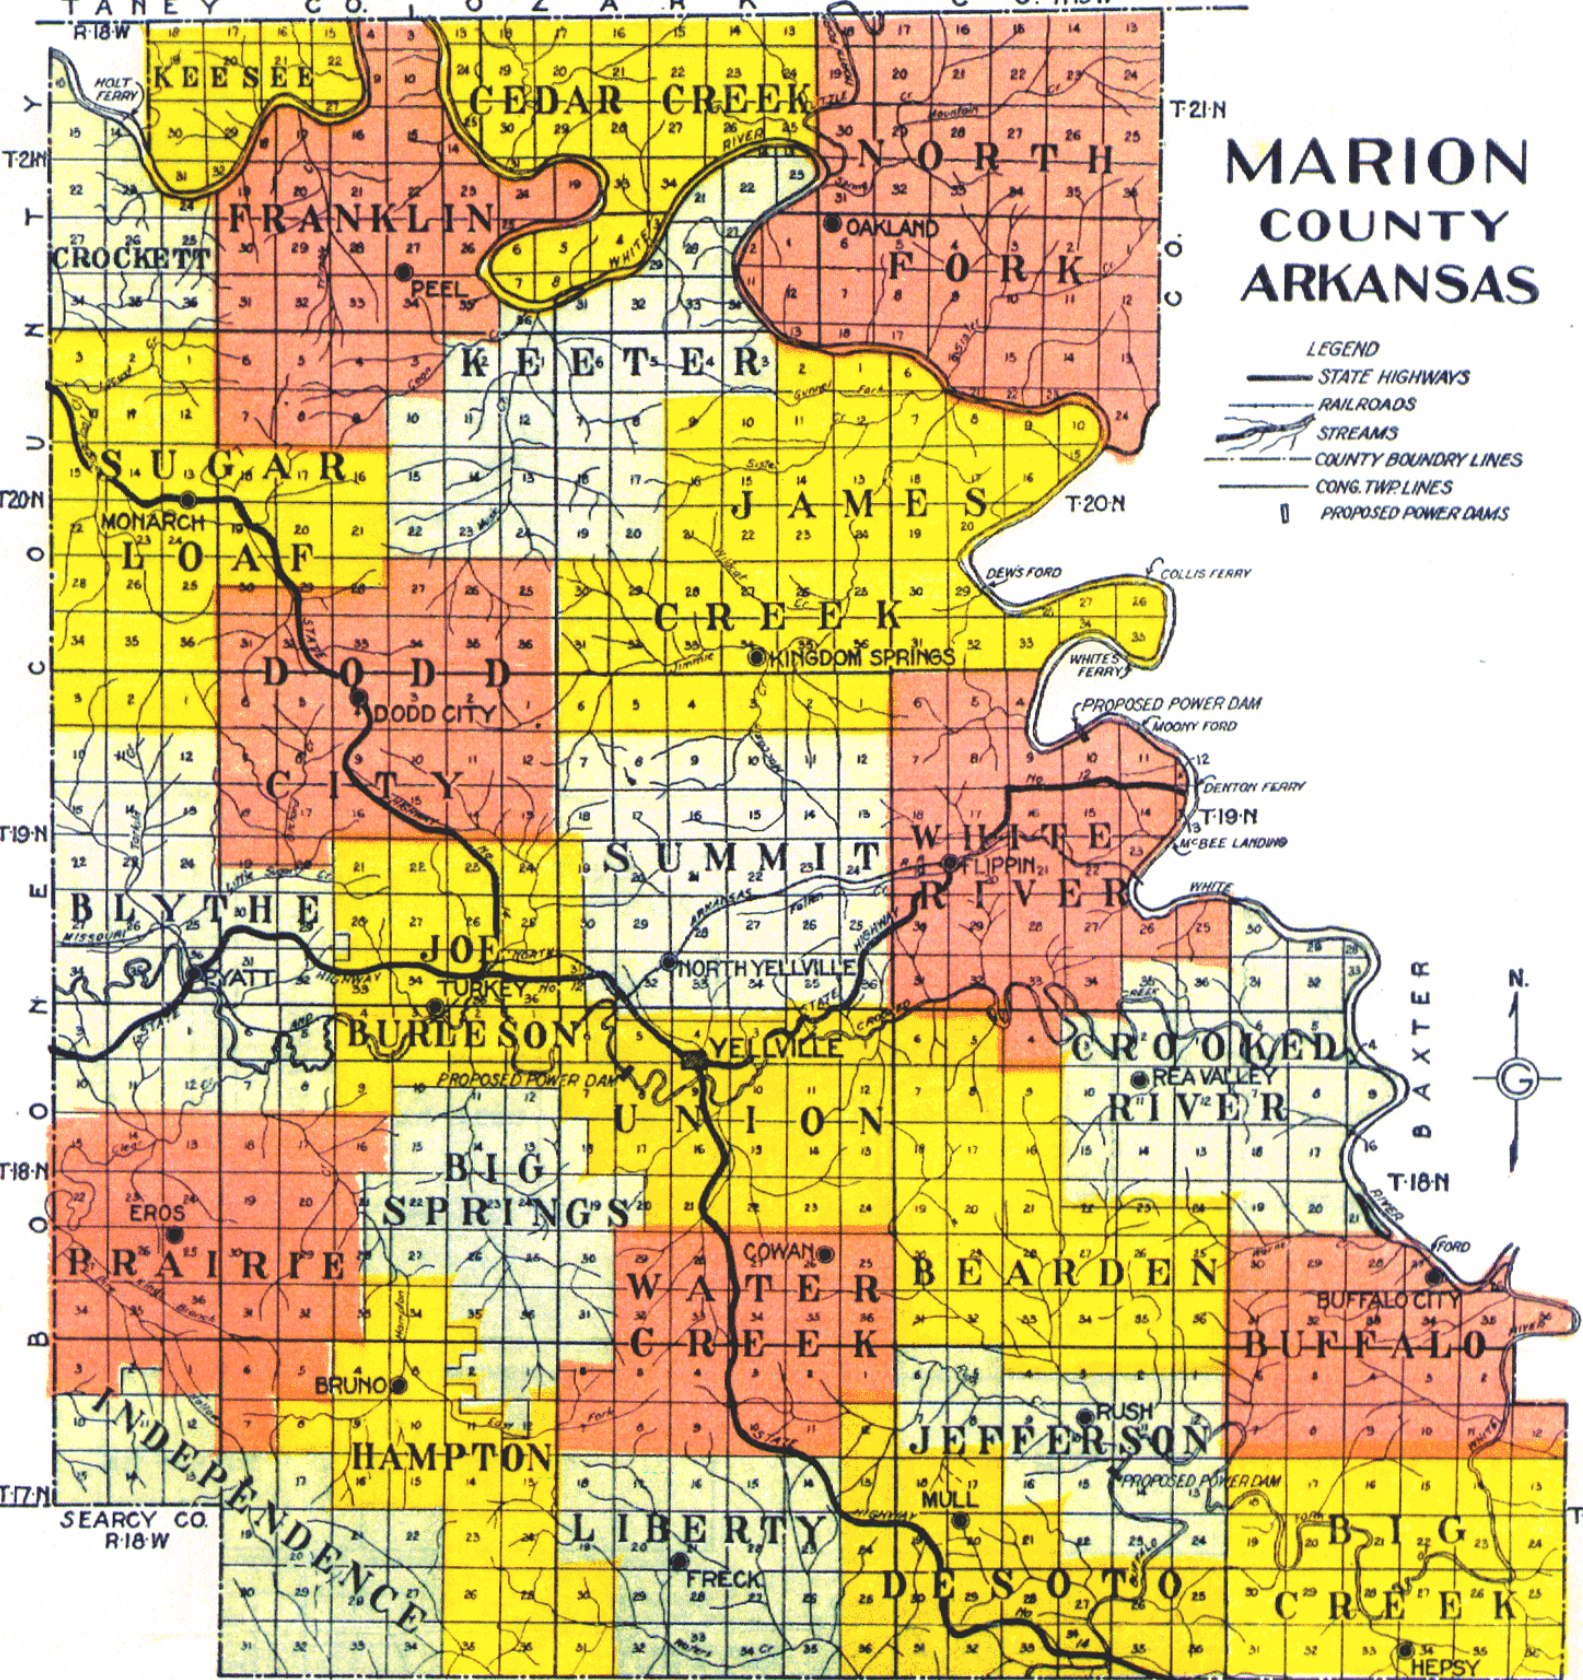

S T A N E Y C O . O F A R K I S S O U R I

MARION COUNTY ARKANSAS

- LEGEND**
- STATE HIGHWAYS
 - RAILROADS
 - STREAMS
 - COUNTY BOUNDARY LINES
 - CONG. TWP. LINES
 - PROPOSED POWER DAMS

S R17W E A R R16W C Y R15W C R14W O